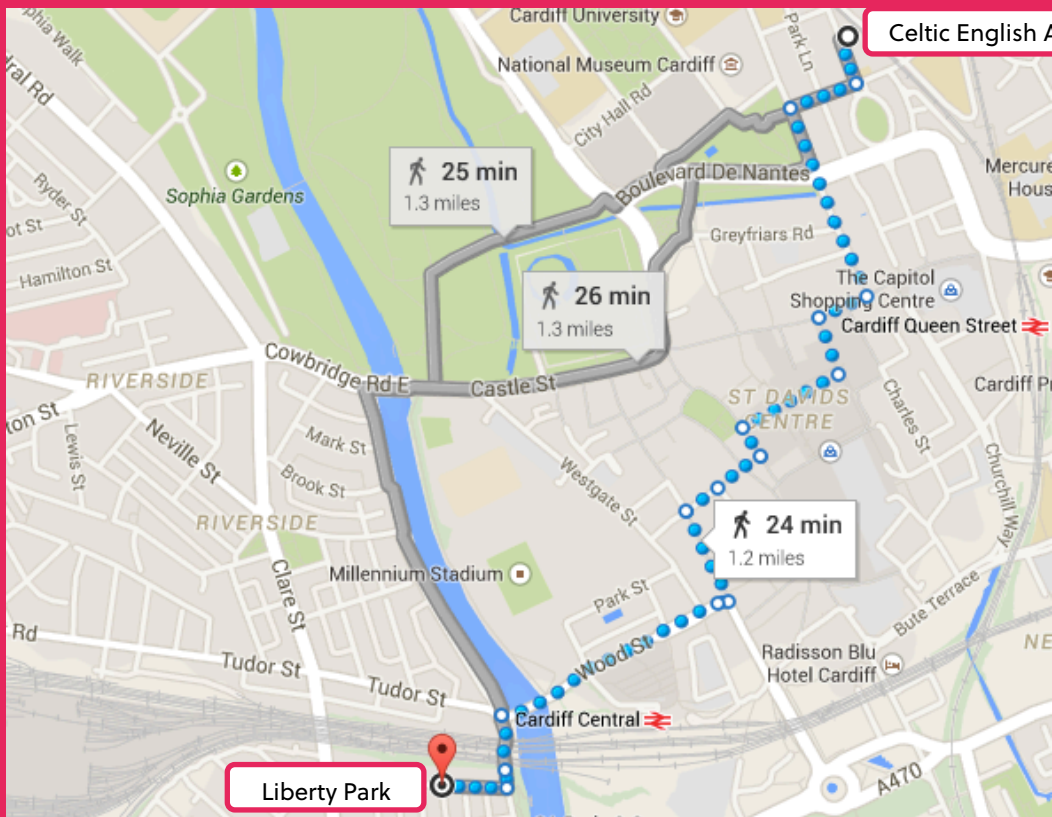

General Information:

Laundry:

There is an on-site laundry facility in the residence accommodation. There is a small charge of £2.30 for washing and £1.20 for drying to use this facility.

Note: Unfortunately, we cannot provide students with an iron or ironing board.

Internet:

Free wired broadband in all bedrooms and wireless Internet throughout the whole building

Note: At Celtic English Academy you can also enjoy free Internet and wireless connectivity Monday to Friday from 08:00 to 18:00.

Practical Information:

- Residence accommodation is from 14:00 on Sunday to 10:00 on Sunday.
- A refundable deposit of £100 is payable on arrival to school. This will be refunded upon check out.

Useful shops & stores close to Liberty Park:

- Tesco Express : Supermarket
- Post office service and stationery
- Greggs: Bakery
- Bus and train station

Price:

- Residence Standard: **£130 / week** (Single occupancy)
- Deposit: **£100**